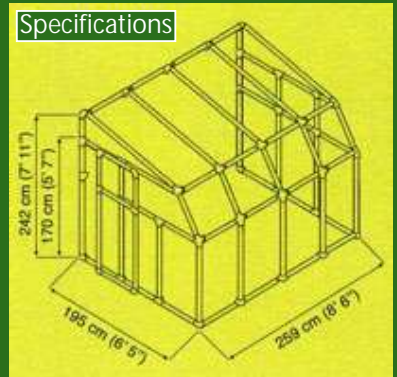

LEAN TO

The Rion Lean-To structure, made of the same fantastic modular PVC and polycarbonate or acrylic, is your simple, practical and attractive solution for an extended outdoor area.

The Lean To option provides height (2420mm) which the standard 2m wide greenhouse cannot do. Transparent Acrylic panels can be used on the sides to provide a SUNROOM or CONSERVATORY effect on the cool side of your house. Sit outside in a warm protected environment. This is a fast and economic way to extend your house, cover the back door or such. This distinctive design will enhance any home and is available in white or green frame.

Model	Width mm	Length mm	Height mm	Door Height	No of boxes	Weight kg	Price Greenhouse only	Greenhouse incl Foundation Kit
LT33	1950	1966	2450	1700	3	54	R12 895	R13 690
LT34	1950	2590	2450	1700	4	63	R14 895	R15 840
LT35	1950	3210	2450	1700	5	71	R16 895	R17 990