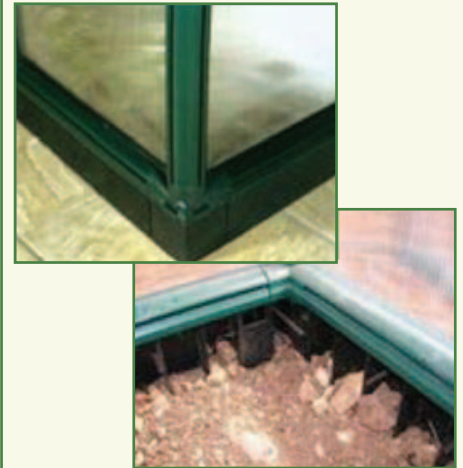

Packaged in 4 parcels
130cm (W) x 75cm (L) x 23cm (L) = 118kg

R13 495 (incl 2 roof vents & 1 louver)

R14 990 (with foundation kit)

GH48 - 4 panels wide x 8 panels long

Included: 3 Roof vents & 1 Louver
Dimensions: 259cm (W) x 508cm (L) x 208cm (H)

Packaged in 5 parcels
130cm (W) x 75cm (L) x 23cm (L) = 144kg

R16 195 (incl 3 roof vents & 1 louver)

R17 990 (with foundation kit)

FOUNDATION KIT

Plastic foundation used on the perimeter of the greenhouse to ensure a stable and secure installation. The bottom plinth of the greenhouse has holes drilled in it to allow bolts to be used to attach the greenhouse to a base. The Rion Foundation Kit makes installation simple.